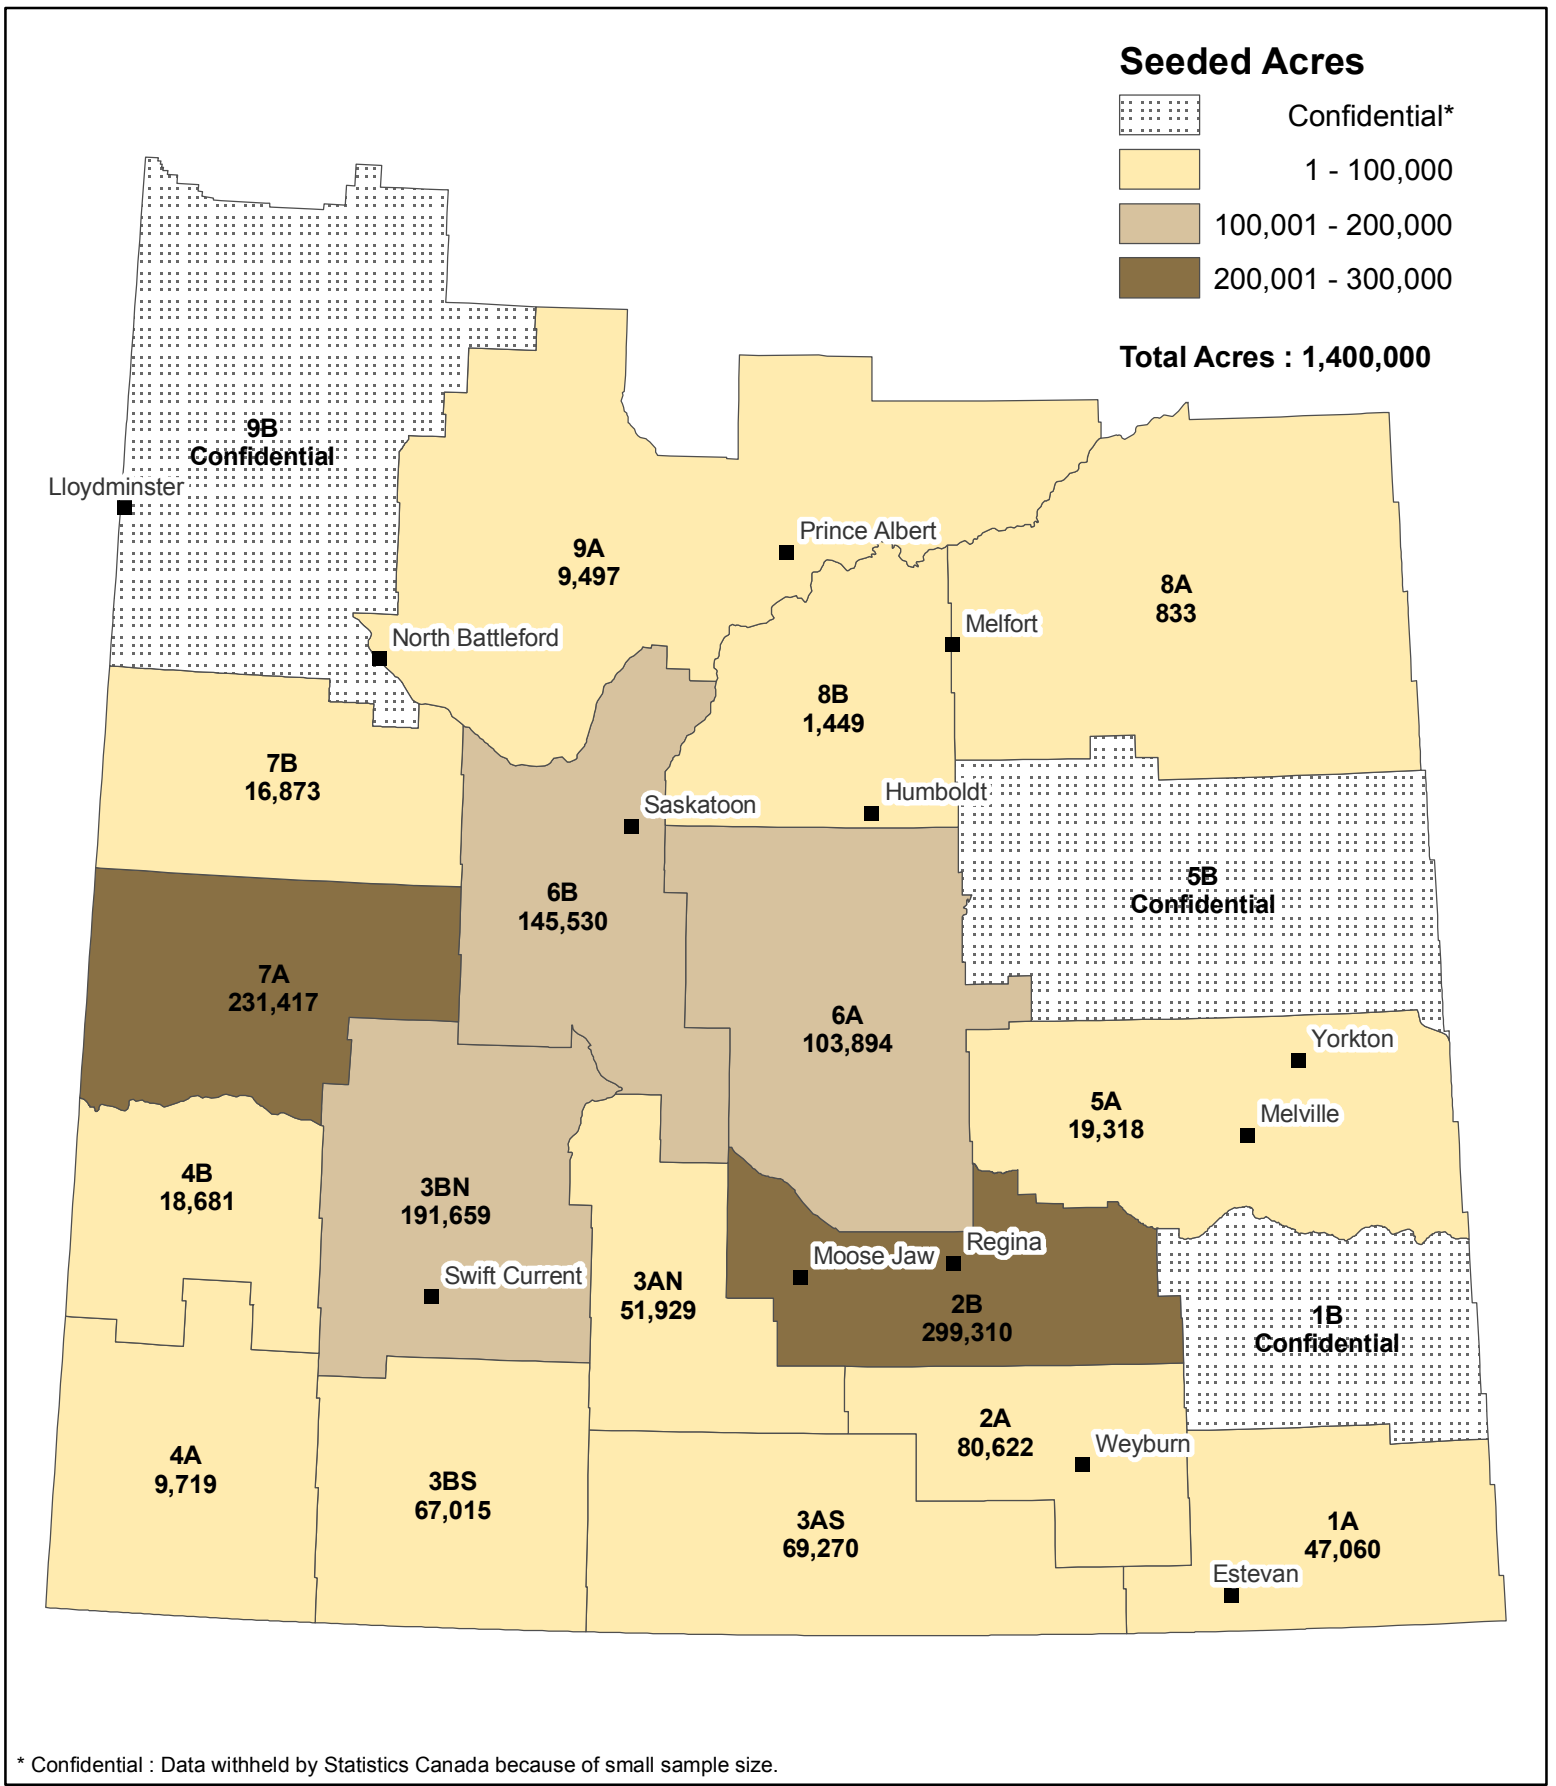

2006 Lentil Seeded Acres by Crop District

* Confidential : Data withheld by Statistics Canada because of small sample size.

**Saskatchewan
Agriculture
and Food**

© 2007 Government of Saskatchewan

Projection: UTM Zone 13 Datum: NAD83 Spheroid: GRS1980

Data source : Statistics Canada

Prepared by: Geomatics Services Date: May 8, 2007