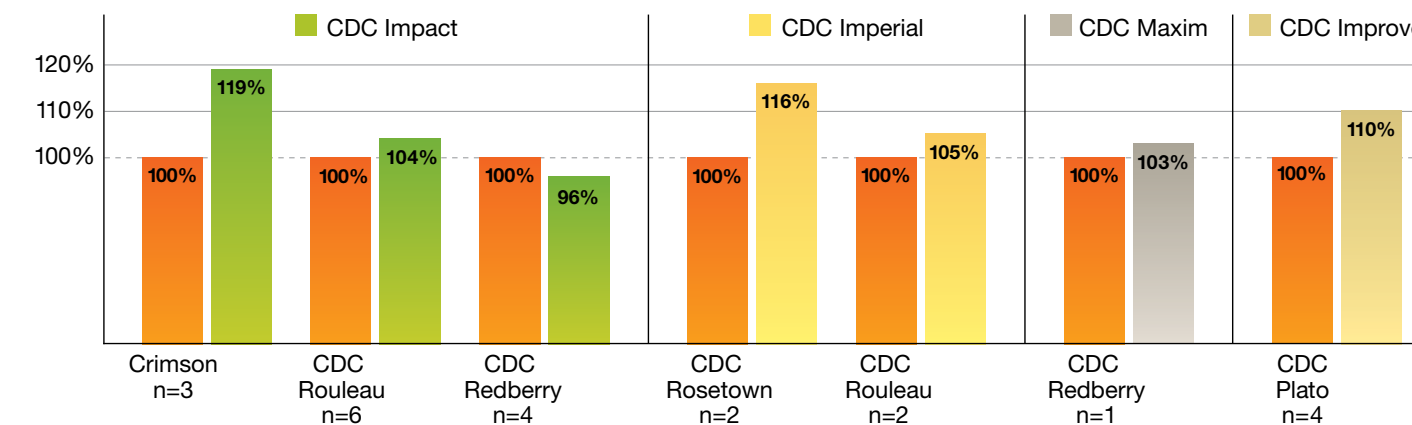

It's the Better Way to Grow Lentils.

Tried and True Grower Results

56 CLEARFIELD lentil trial entries and 373 GrowForward™ Yield Challenge entries in 2008. For complete results, please visit clearfield.ca

Effective Weed Control

With herbicides registered for **CLEARFIELD** lentils, you always get effective, broad-spectrum weed control. What's more, these **CLEARFIELD** herbicides are crop-safe in all soil zones. And, with an application of HEADLINE® fungicide, you'll add disease control and plant health benefits to help boost your yields.

Herbicides

- Broad-spectrum, flushing weed control*
- Premium grass control with an extended application window
- True 1-Pass weed control from application to crop flowering, saving you fuel, time and money.

- Balances exceptional rotational freedom with solid weed control
- Controls the tough grasses and targeted broadleaf weeds growing at the time of application.

* Includes chickweed, cleavers, green foxtail, redroot pigweed, shepherd's-purse, stinkweed, stork's-bill, volunteer canola and wild mustard.

Fungicides

- Exceptional disease control with unique plant health benefits mean an easier harvest with higher yields and crop quality.

What Growers Are Saying:

“ The main benefit of the **CLEARFIELD** system is less passes across the field. With conventional lentils we used to do a fall or spring application of Edge® and then an in-crop application of Sencor® and a separate one of a wild oat product like Poast®. Now with the **CLEARFIELD** lentils we do one application of ODYSSEY DLX, so we're saving two passes across the field, which adds up to a lot. ”

Trevor Rich, Craven, Saskatchewan

“ Yields in the 1,800 to 2,200 pounds an acre range are my norm for large green lentils, and **CLEARFIELD** Improve was at the top of that curve. I was very happy with the yield. ”

Vic Bruce, Tuxford, Saskatchewan

“ We never did get 100% weed control before with our granular products, whereas after two years of **CLEARFIELD**, I would say we're getting as close to complete control as we could expect. ”

Brian Brown, Loreburn, Saskatchewan